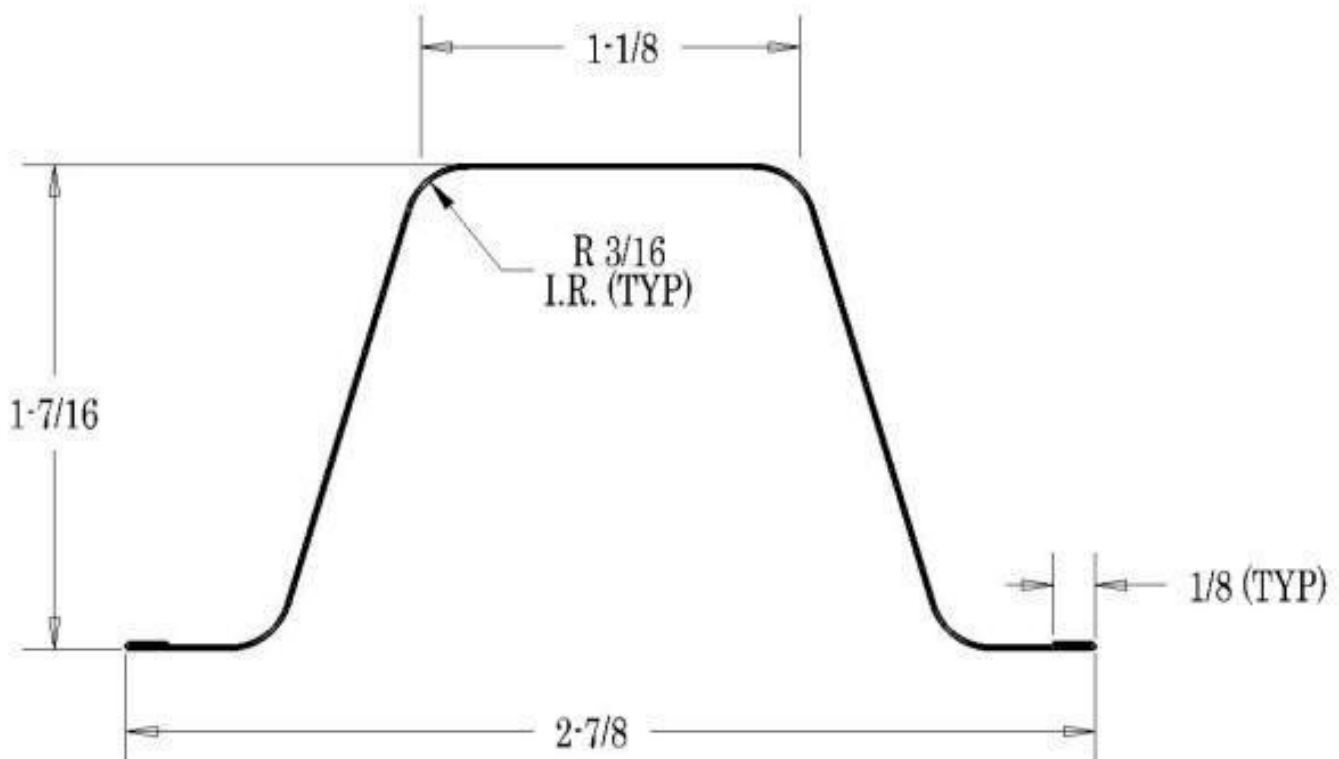

Nail-On Metal Keyway

Features:

- Quality construction – electro-galvanized metal helps resist rust
- Economical - quick, simple installation saves labor
- Expendable - eliminates stripping wooden forms
- Reliable - Form-A-Key presents another fine product in our line
- 9/16" knockouts on 6" centers that allow easy dowel positioning
- Available in 8' and 10' lengths